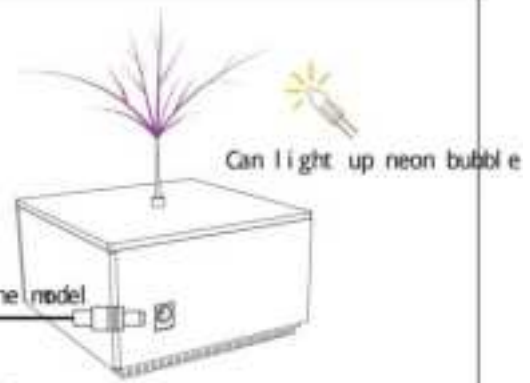

SS02 TESLA COIL INSTRUCTION

IF YOU HAVE ANY QUESTION, PLEASE WRITE US with your order number, clear pictures youtube video link, that will help us to locate your problem, and help you out.

Function:

1. play square wave music.
2. This tesla can light neon lamp, energy-saving lamp, flash tube, dire cigarette or paper, can do wireless transmission experiment, can create rotating arc.

If you don't have a suitable app to play square wave music, you can download an IOS app name VOX and import square wave music to the software.

When playing square wave music, please turn the phone volume to the maximum.

10CM Flat Tesla Coil User Manual

① Install the discharge needle

② Connect the power to the model

③ Plug the power

10CM Planar Tesla Coil Packi ng Li st

Neon bubble x 2

Discharge needle x 1

Power adapter x 1